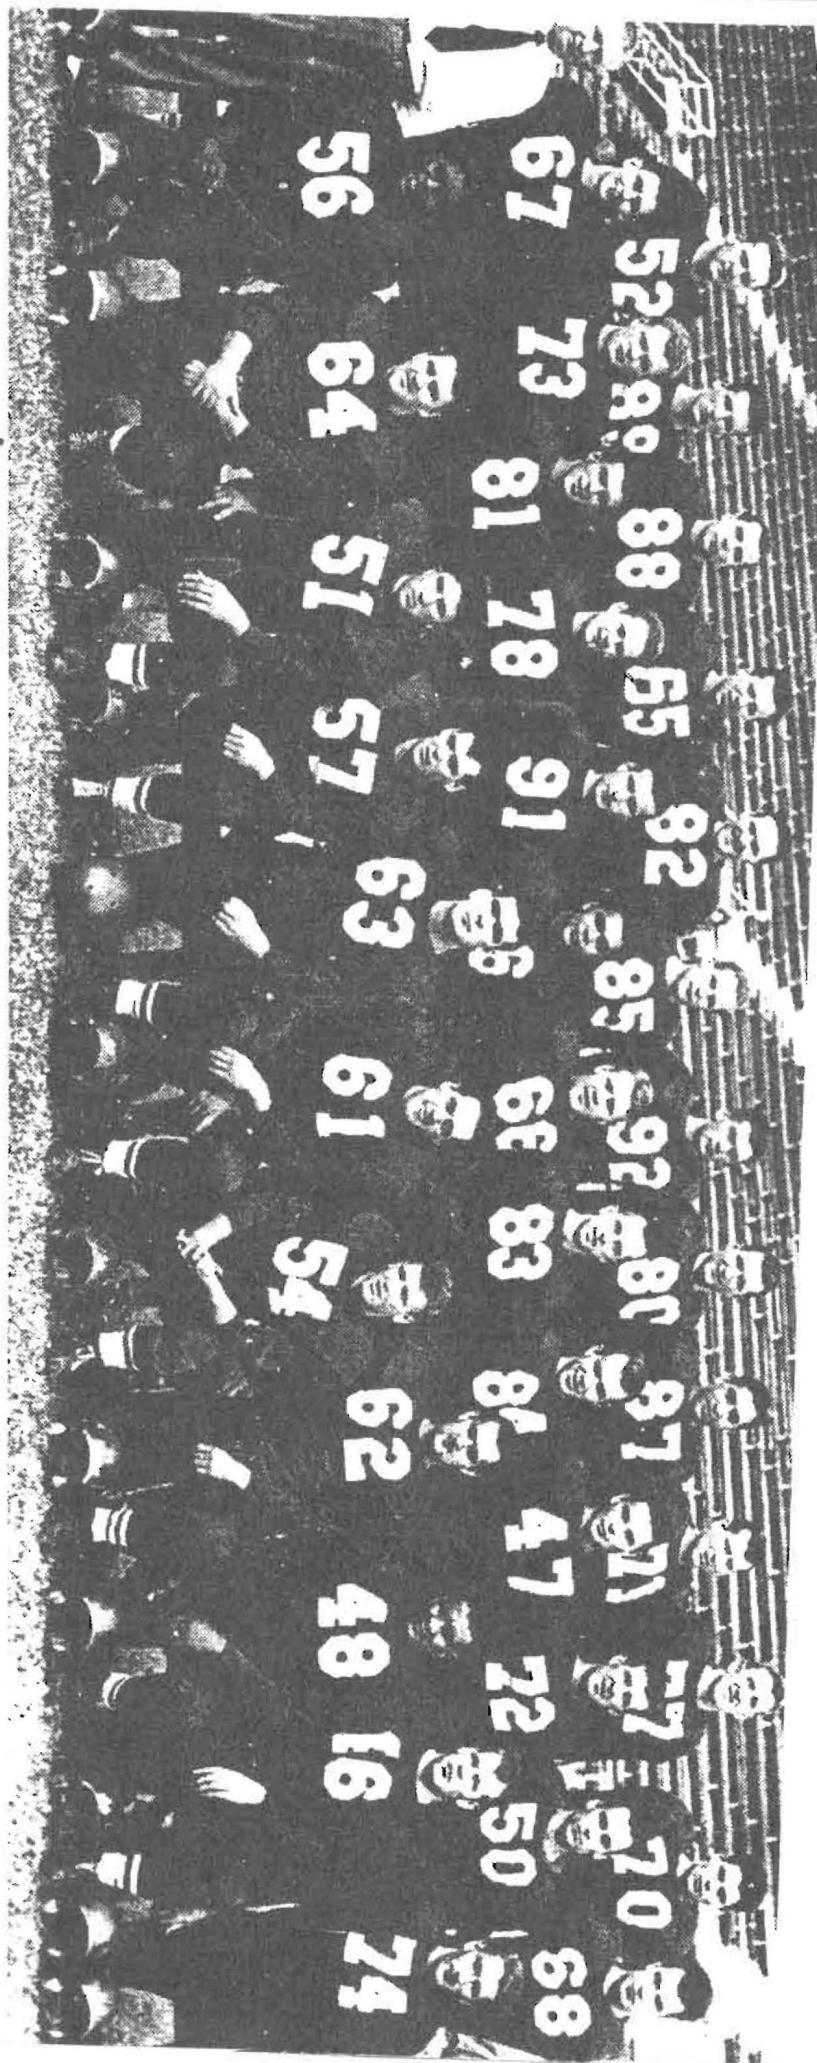

Montreal Alouettes 1952

FIRST ROW : 56 Herb Trowick G 5-10 250, 64 Juan Sheridan T 5-9 217, 51 Roy Ciccia G 5-10 220, 57 Yvan Forget G 5-11 200, 63 Jim Statton T 6-4 250, 61 Jim Ambrose T 6-2 225, 54 Andy Lecaese G 5-8 180, 62 Mario Pacenti T 6-3 245, 48 Chuck Anderson E 6 225, 46 Gordon Ross C 6-3 210, 74 Charles Hubbard E 6-2 205

SECOND ROW : 67 Marv Meirowitz T 6-1 205, 73 Red O'Quinn E 6-2 190, 81 Pete Provencher HB 5-9 170, 78 Virgil Wagner E 6 185, 91 Fran Nagle QB 6-1 175, 46 Denny Johnson HB 5-10 190, 66 Dave Tomlinson T 6 220, 83 Jim Mitchener HB 6 185, 84 Dawson Tilly HB 6 190, 47 Tom Toforte C 6-2 215, 72 Igor Bossy T 6-2 190, 50 Cec Findlay HB 5-11 180, 68 Don Ledt T 6-4 225